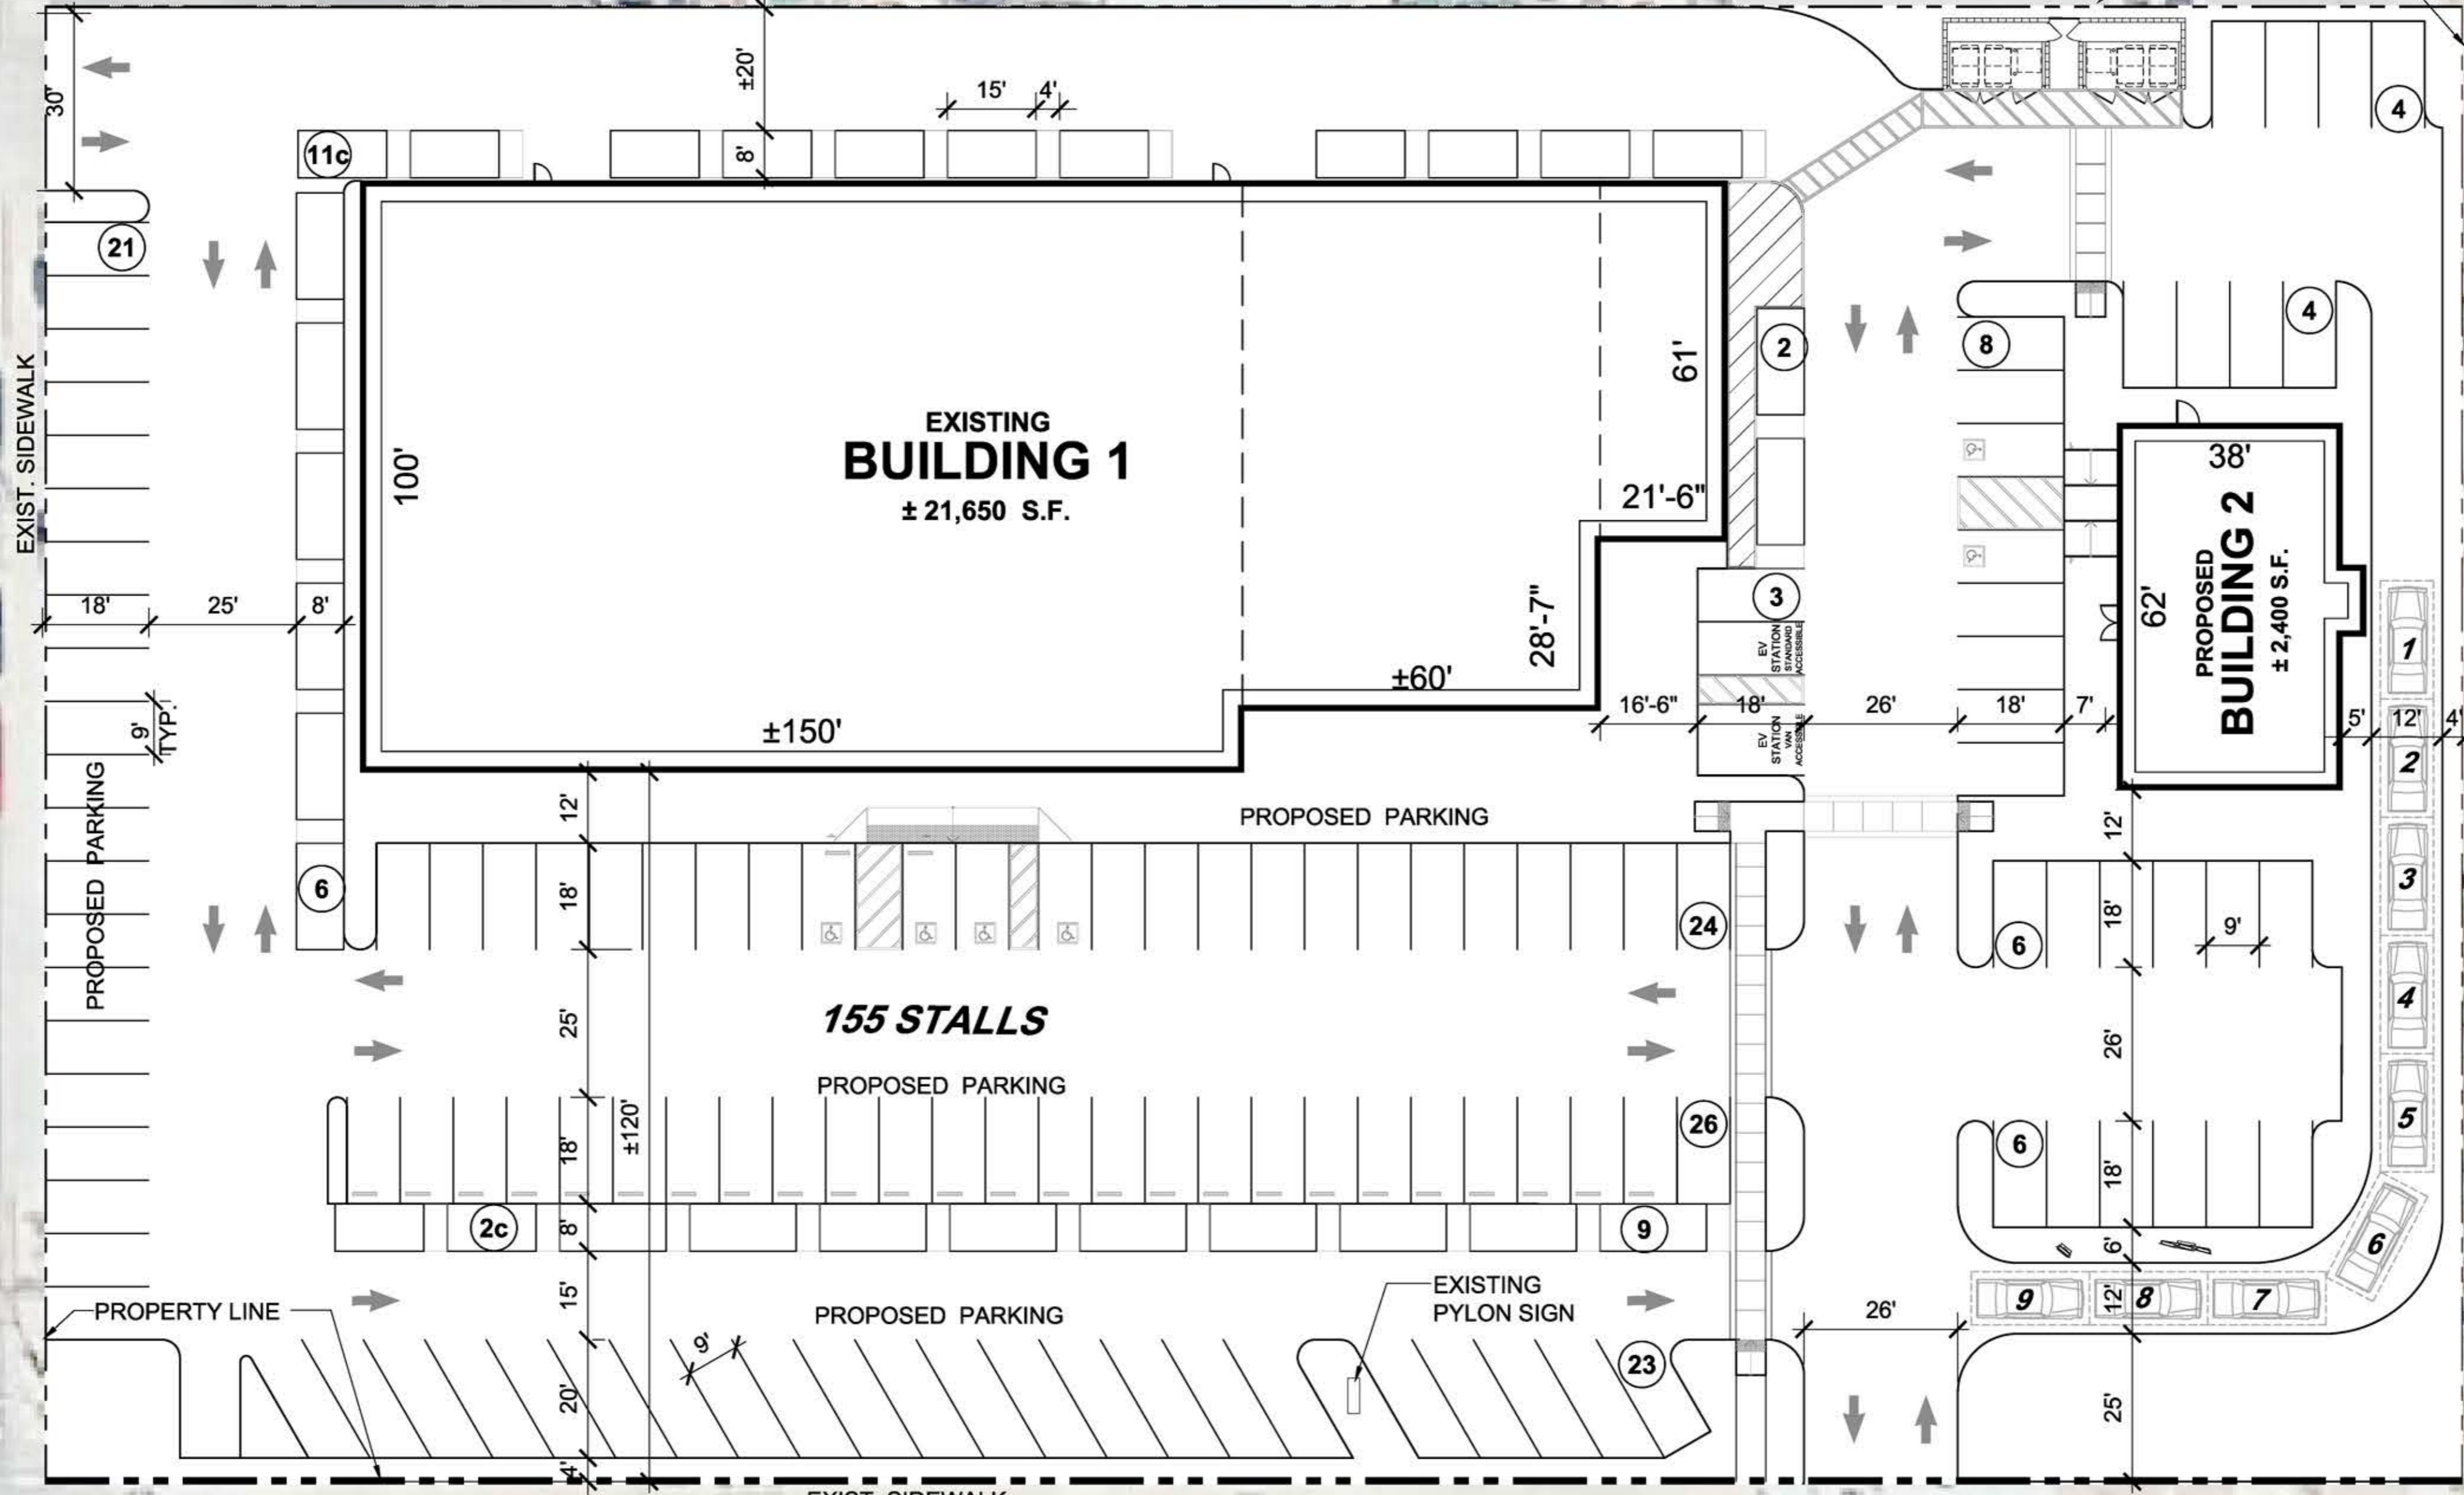

PETERSON PLACE

639'

±250'

±410'

PROPERTY LINE

±250'

±410'

HARBOR BLVD.