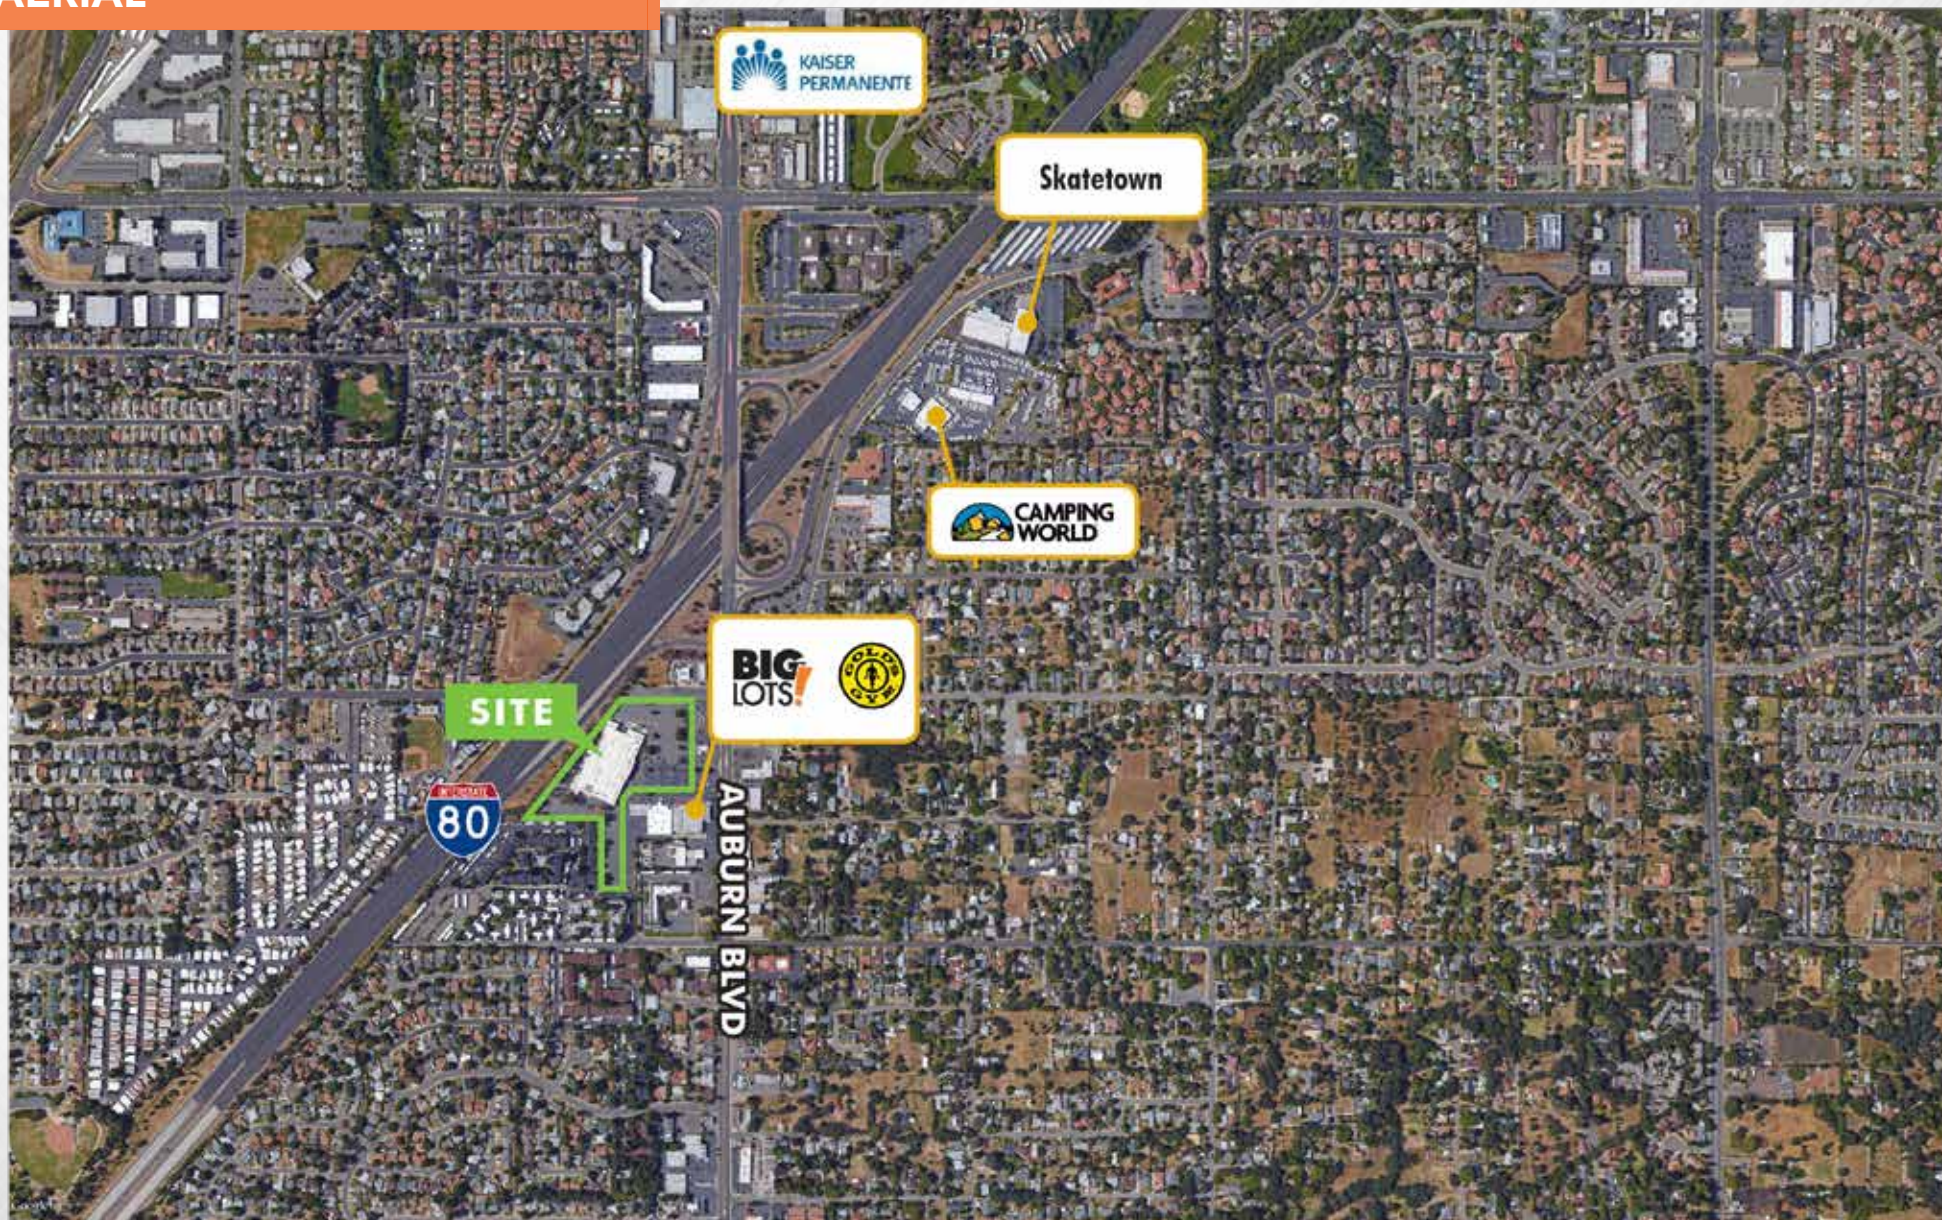

Auburn Blvd Citrus Heights
8501 Auburn Boulevard
Citrus Heights, California

For more information:
Brenda Benter
714-460-1500
bbenter@rmrginc.com

RED MOUNTAIN GROUP

1234 E. 17th Street
Santa Ana, California 92701

www.redmountaingroupinc.com