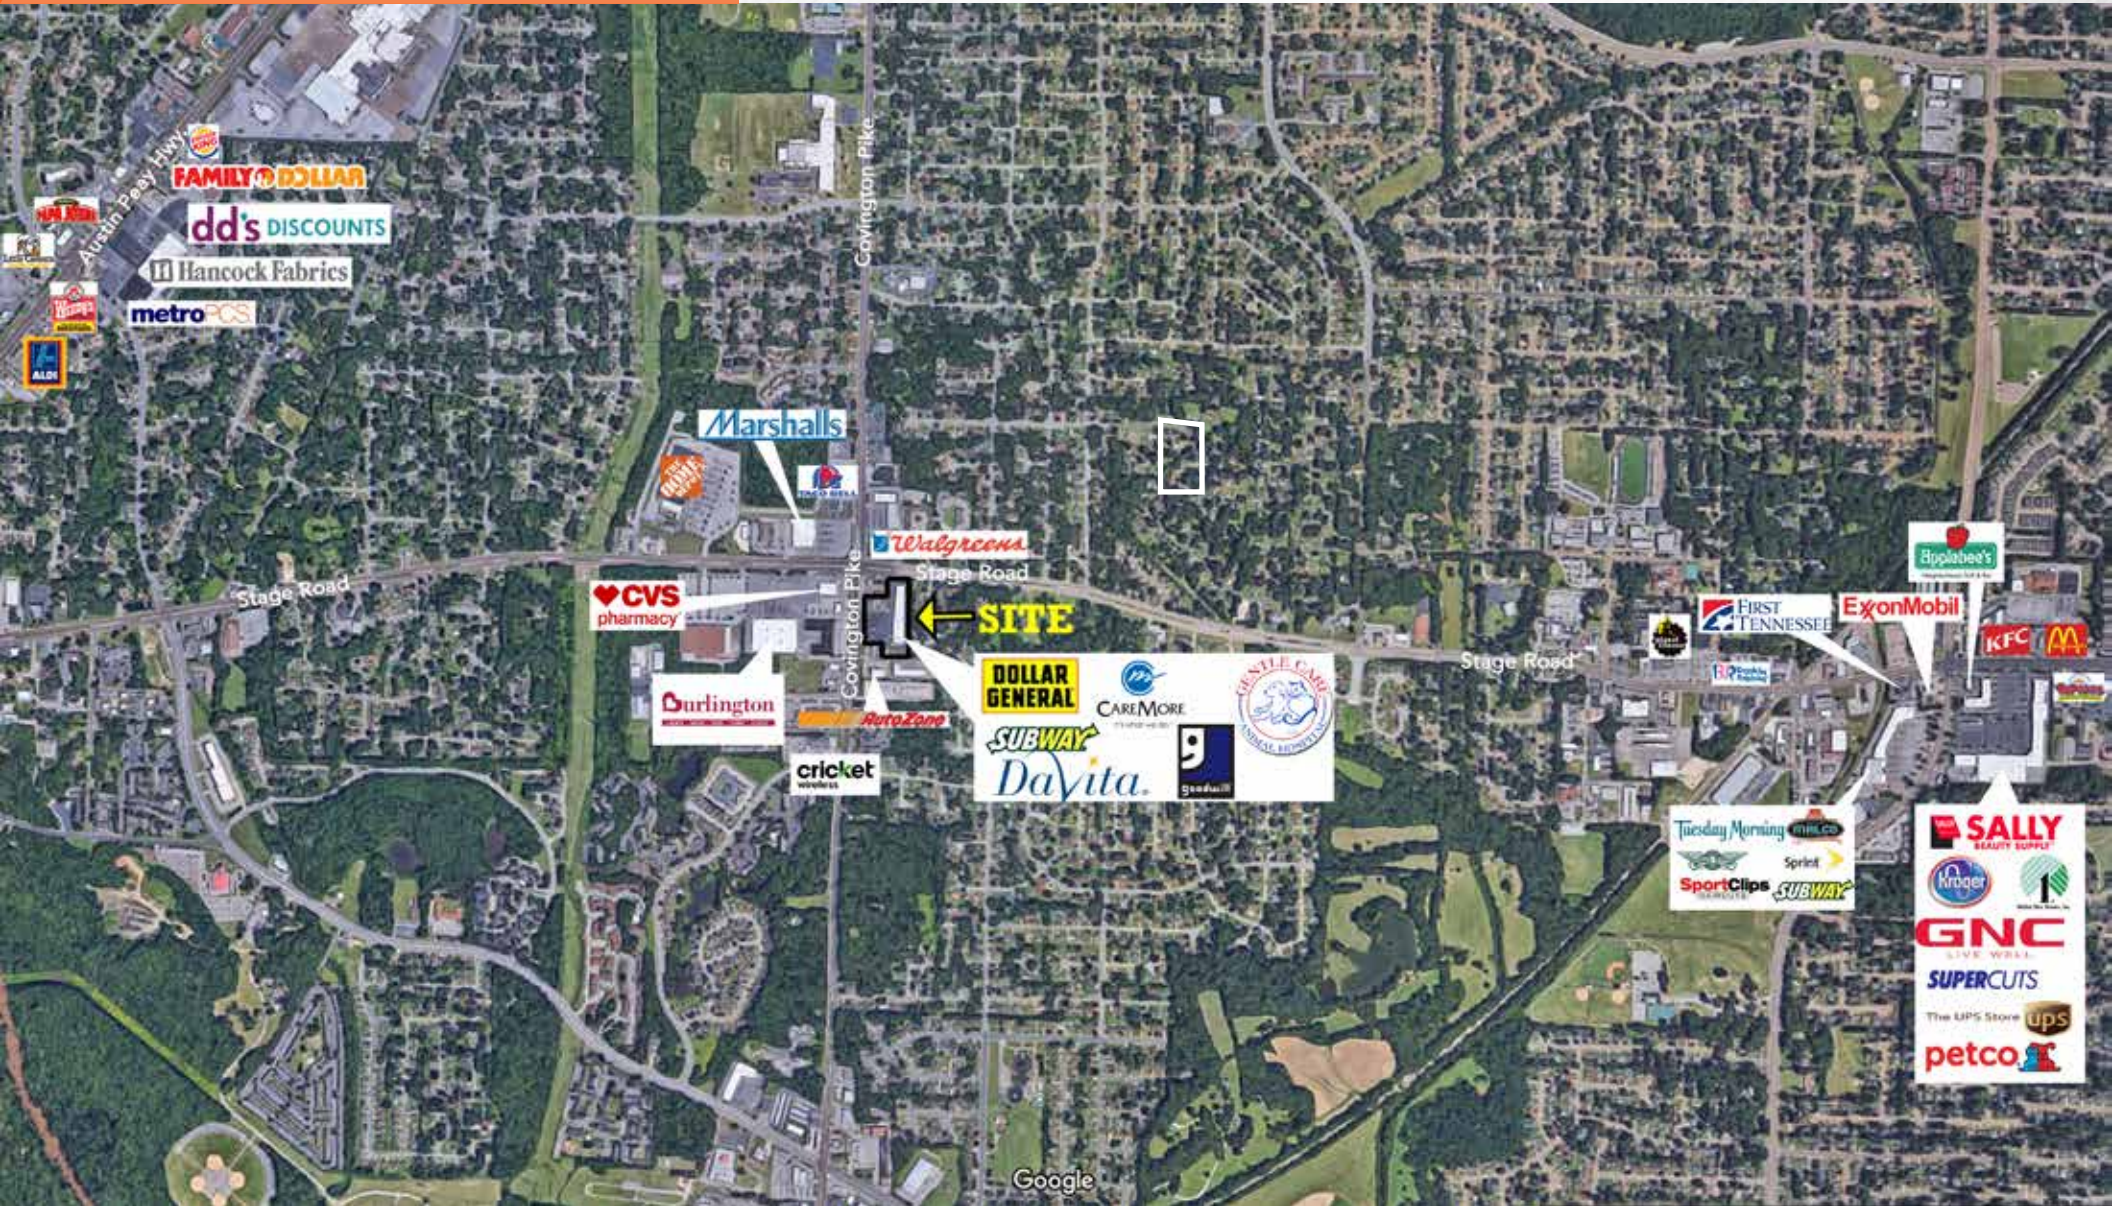

AERIAL

Village on the Pike
2940-2962 Covington Pike
Memphis, Tennessee

For more information:
Brenda Benter
714-460-1500
bbenter@rmrginc.com

RED MOUNTAIN GROUP
1234 E. 17th Street
Santa Ana, California 92701
www.redmountaingroupinc.com