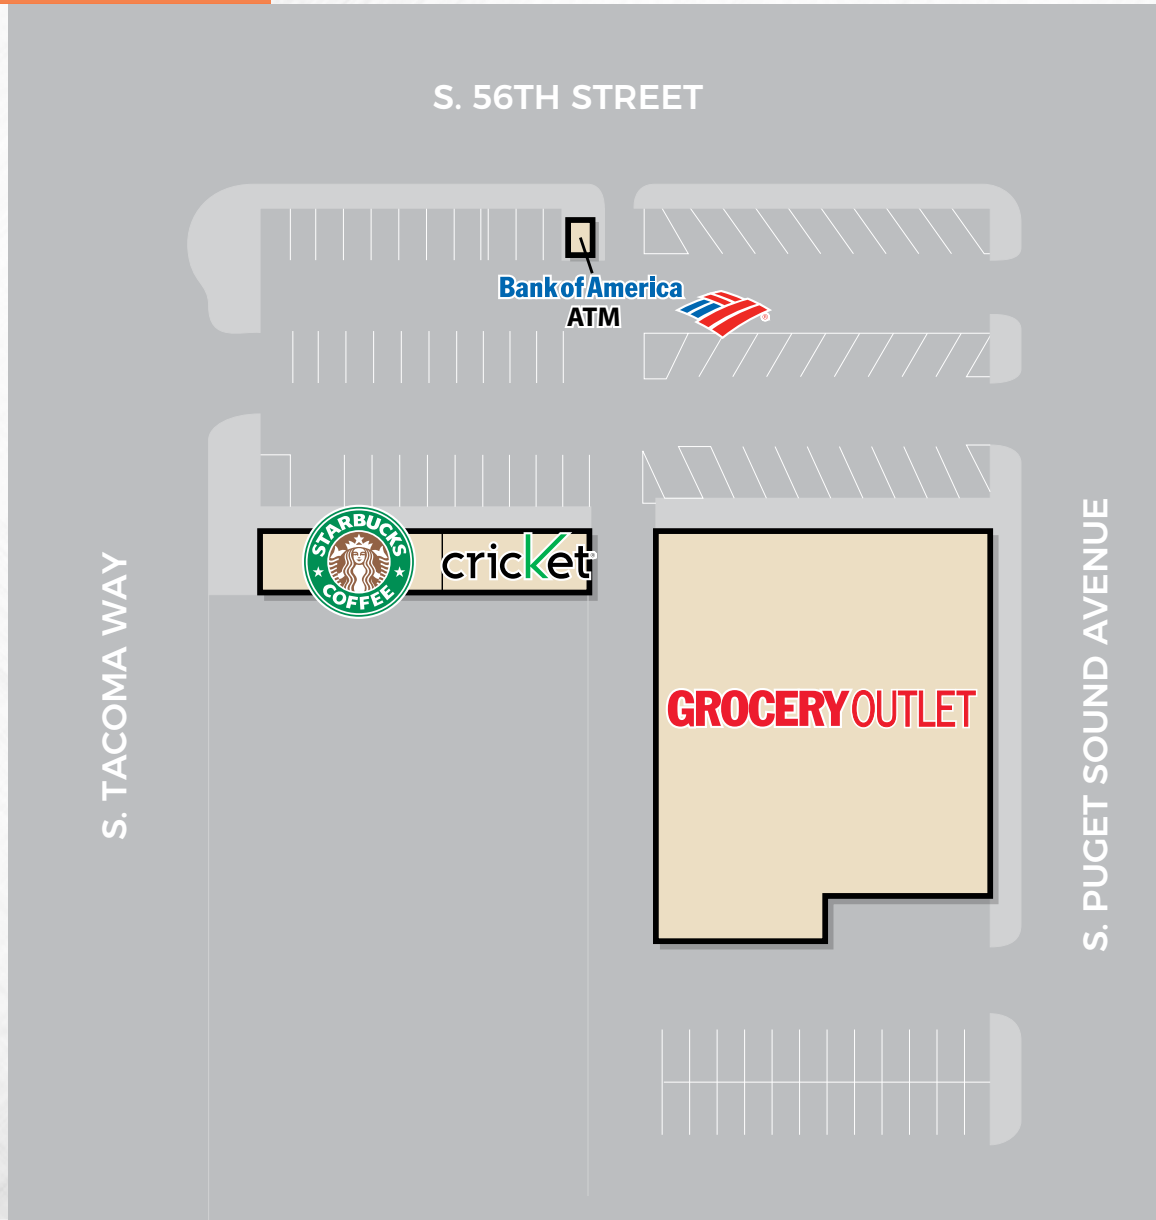

Tacoma

3510-3514 S. 56th Street
SEC S. 56th Street & S. Tacoma Way

Tacoma, Washington

For more information:
Kristin Ambrose
714.460.1564
kambrose@rmrginc.com

RED MOUNTAIN GROUP

SITE PLAN

This information is provided without warranty or representation to its accuracy.